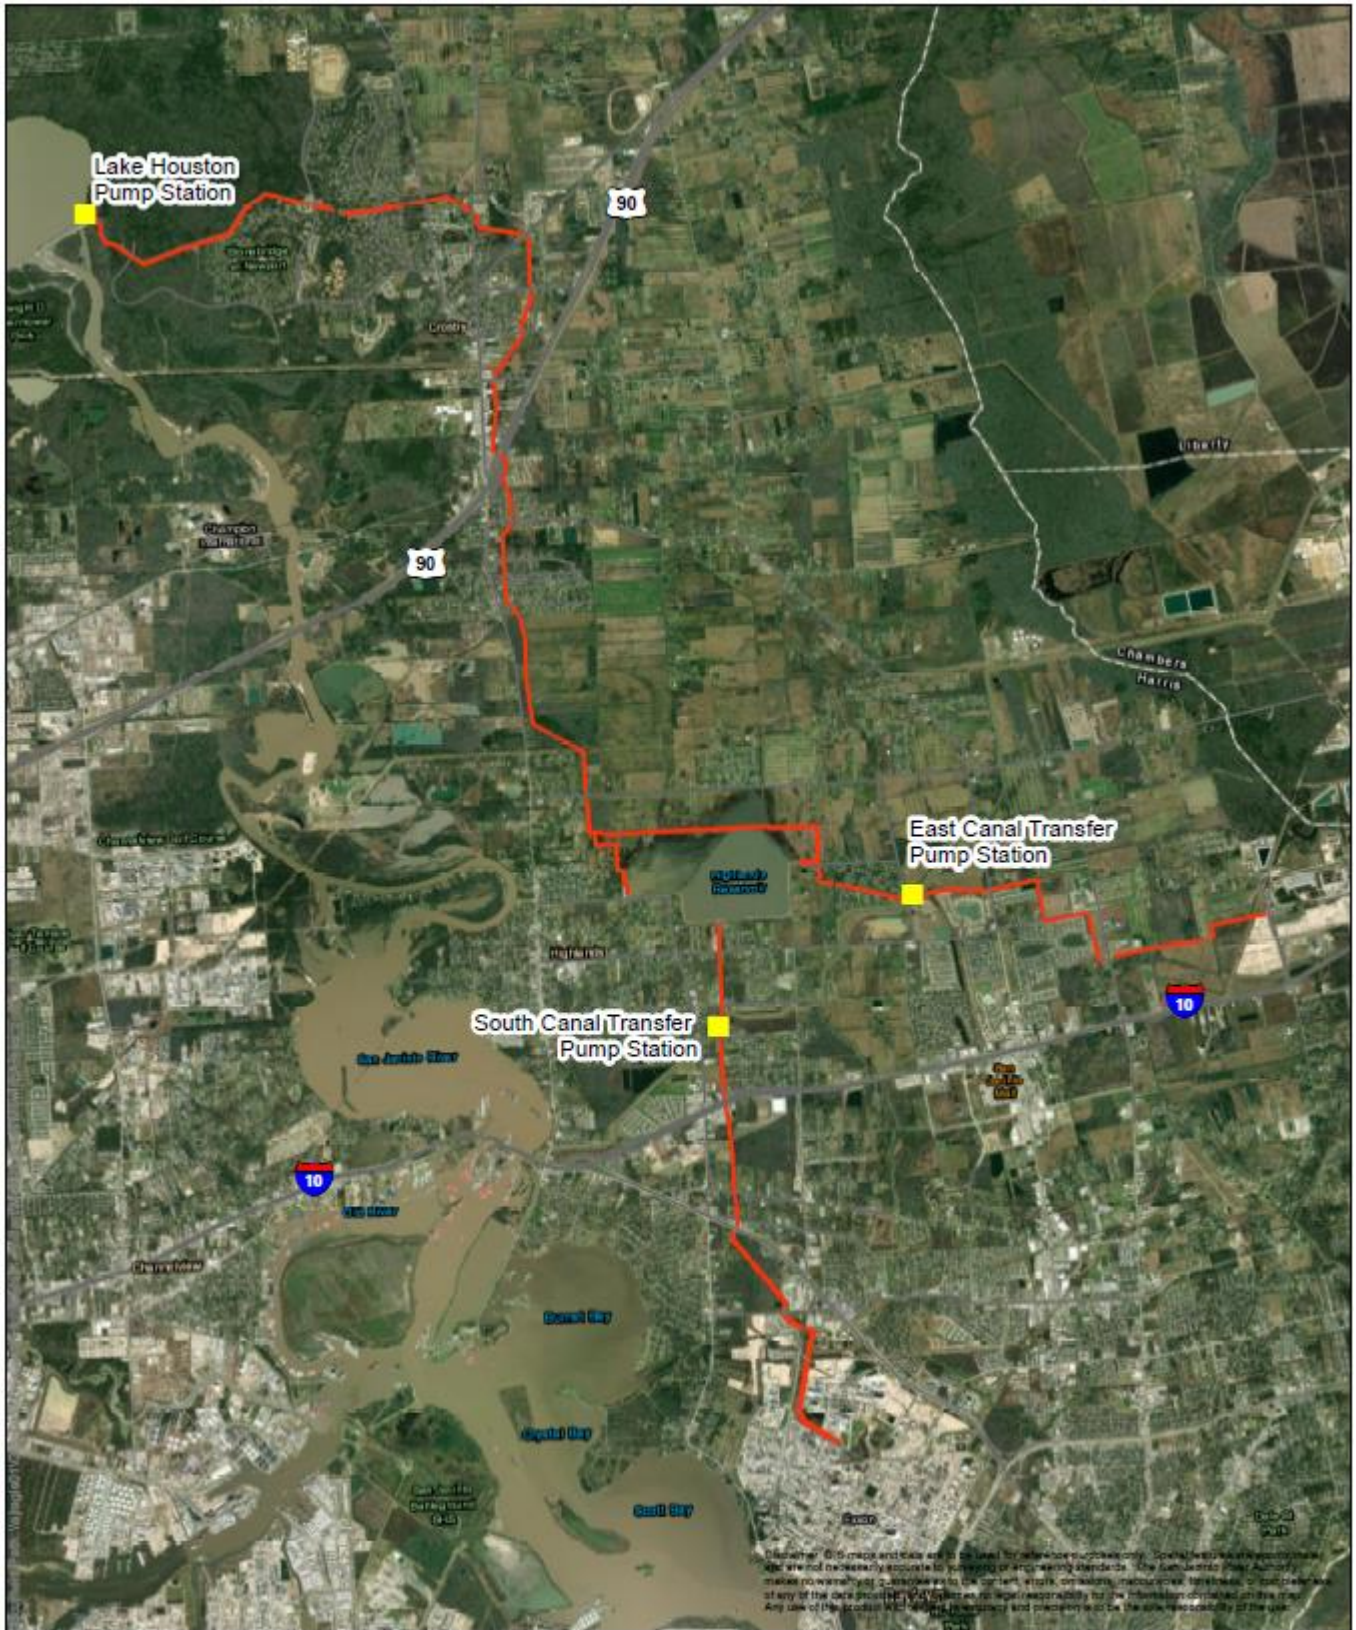

EXHIBIT 4 – Part 1 of 2 SJRA Site Photos

Note: Photos may not be to scale. Where available, acreage and square feet of mowable areas are provided. Measurements should not be relied upon without independent verification. Addresses and actual locations should also be verified independently prior to performance of any work. Some areas may be gated or locked.

G&A DIVISION
1577 Dam Site Road
Conroe, Texas 77304

LAKE CONROE DIVISION

1561 Dam Site Road
Conroe, Texas 77304

SJRA Facilities Mowing
Lake Conroe Office

01/13/2020

GRP DIVISION
11998 Pine Valley Drive
Conroe, Texas 77304

Mowing Areas